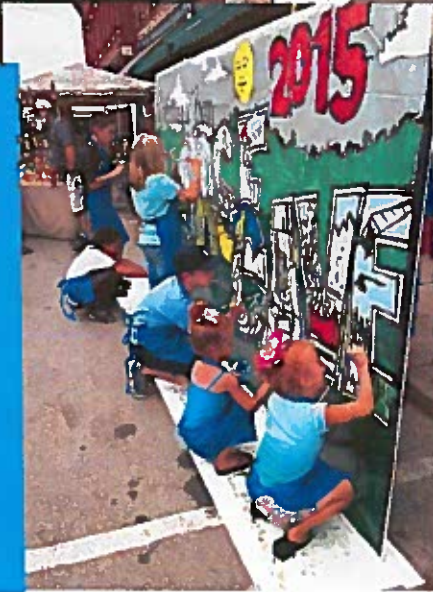

# HORSE CAVE HERITAGE FESTIVAL

CARS  
TRUCKS  
TRACTORS

FAMILY FUN

**CHALK ART CONTEST**

2015

**QUILT SHOW**

**COMMUNITY MURAL ART**

**GREAT  
MUSIC**

**2015 HERITAGE  
FESTIVAL**

**KY FOLK  
LIFE  
PROGRAM AT  
WKU GRADUATE  
STUDENTS**

**CHATTIN' ON THE  
PORCH STAGE  
INTERVIEWS**